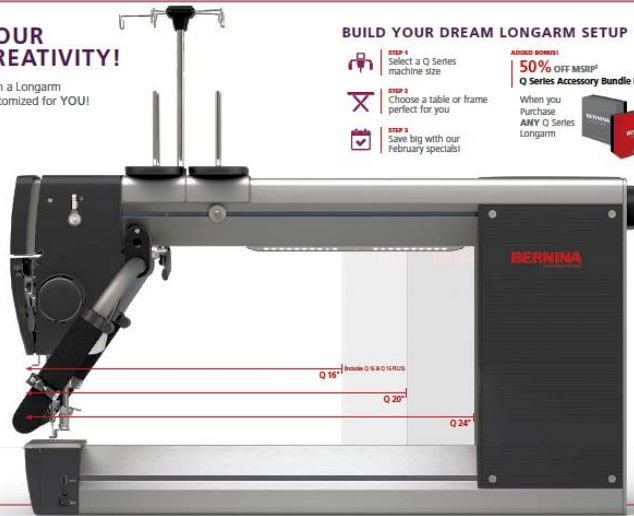

Introducing, Infinite Possibilities with the BERNINA HOOP FRAME

Stop by to see a demonstration in March!

BUILD YOUR DREAM LONGARM SETUP

STEP 1 Select a Q Series machine size

STEP 2 Choose a table or frame perfect for you

STEP 3 Save big with our February specialist!

ADD BONUS!

50% OFF MSRP*

Q Series Accessory Bundle Box

When you Purchase ANY Q Series Longarm

Elevate Your Art

$750 OFF MSRP*

Q Series Sit-down Models

Includes the following models:

Framed for Success!

$1,250 OFF MSRP*

Q Series on Studio Frame

Studio Frame size options:

- ✓ 5-Foot Frame
- ✓ 10-Foot Frame

PRO-essional

$2,500 OFF MSRP*

Q Series on PRO Frame

PRO Frame size options:

Longarm Accessory Specials

25% OFF MSRP*

BERNINA Red Chair

Slipped Leathers

Pantograph Kit

Q Series Accessory Bundle Boxes

Precision Ruler

Guide PRO