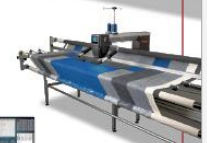

PRO-essional

$2,500 OFF MSRP*

Q Series on PRO Frame

PRO Frame size options: